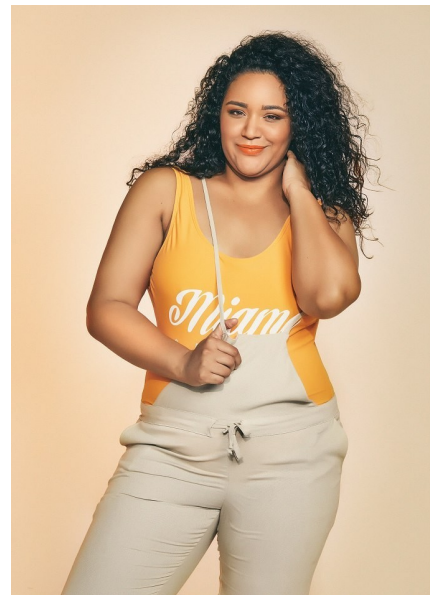

JOY-NITA WHITTAKER

CURVES-WOMEN

Height 172cm/5'7.5" Bust 97cm/38" C Waist 100cm/39.5" Hips 114cm/45"
Dress 12-14 US/14-16 UK Shoe 8 US/6 UK Hair Dark Brown Eyes Brown

ICE
MODELS