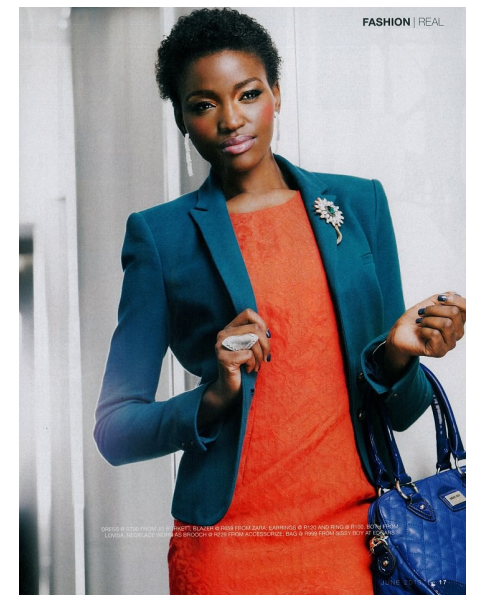

## NOXY ZINYANA

DIRECT-WOMEN

Height 178cm/5'10" Bust 81cm/32" A Waist 68cm/26.5" Hips 98cm/38.5"

Dress 4 US/6 UK Shoe 11.5 US/8 UK Hair Black Eyes Brown

ICE  
MODELS