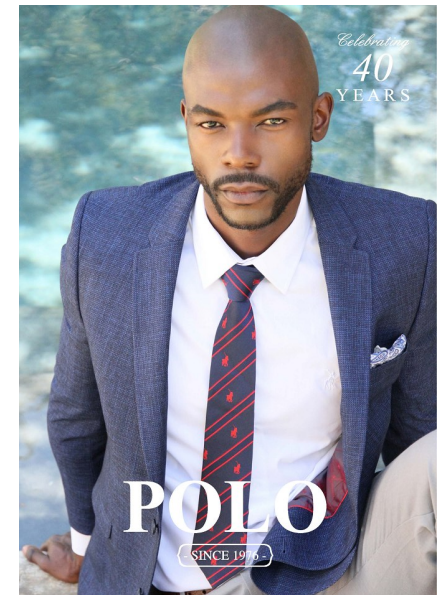

PAPI MAKHU

MODELS-MEN

Height 189cm/6'2.5" Chest 103cm/40.5" Waist 81cm/32" Collar 40cm/15.5"
 Suit 107cm/42" Suit Length L Shoe 10.5 US/10 UK Eyes Brown

ICE
MODELS