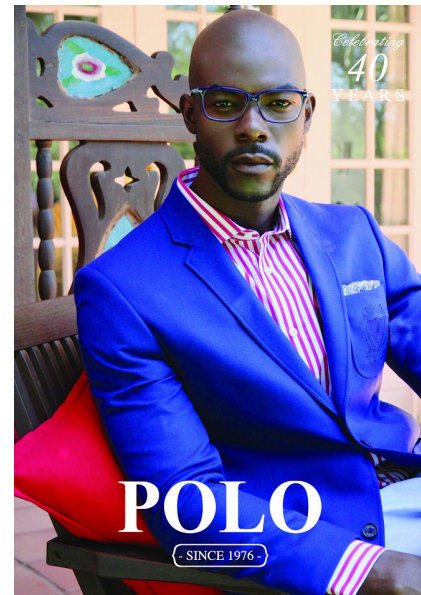

PAPI MAKHU

MODELS-MEN

Height 189cm/6'2.5" Chest 103cm/40.5" Waist 81cm/32" Collar 40cm/15.5"
 Suit 107cm/42" Suit Length L Shoe 10.5 US/10 UK Eyes Brown

ICE
MODELS