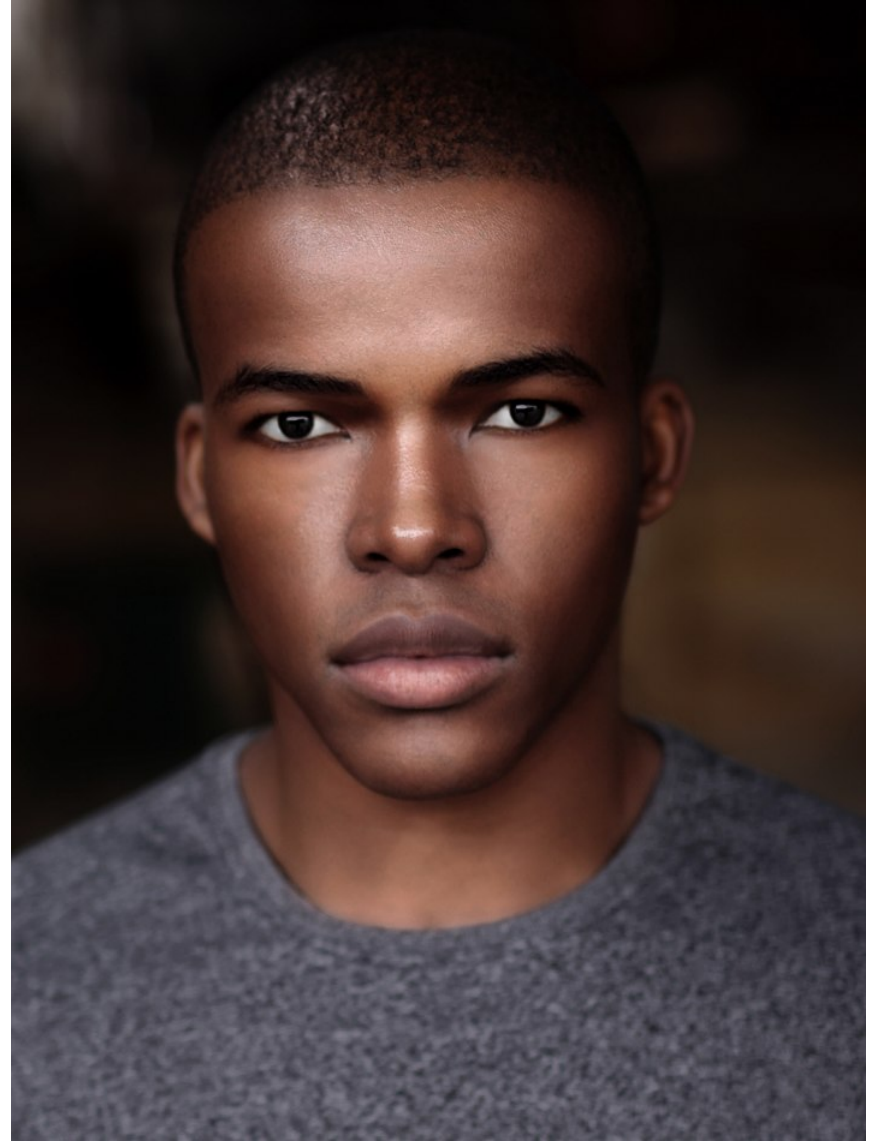

THAPELO KOLOTSI

MODELS-MEN

Height 184cm/6'0.5" Chest 99cm/39" Waist 81cm/32" Collar 39cm/15.5" Suit 99cm/39" Suit Length R Shoe 9.5 US/9 UK Hair Black Eyes Brown

THAPELO KOLOTSI

MODELS-MEN

Height 184cm/6'0.5" Chest 99cm/39" Waist 81cm/32" Collar 39cm/15.5" Suit 99cm/39" Suit Length R Shoe 9.5 US/9 UK Hair Black Eyes Brown

THAPELO KOLOTSI

MODELS-MEN

Height 184cm/6'0.5" Chest 99cm/39" Waist 81cm/32" Collar 39cm/15.5" Suit 99cm/39" Suit Length R Shoe 9.5 US/9 UK Hair Black Eyes Brown