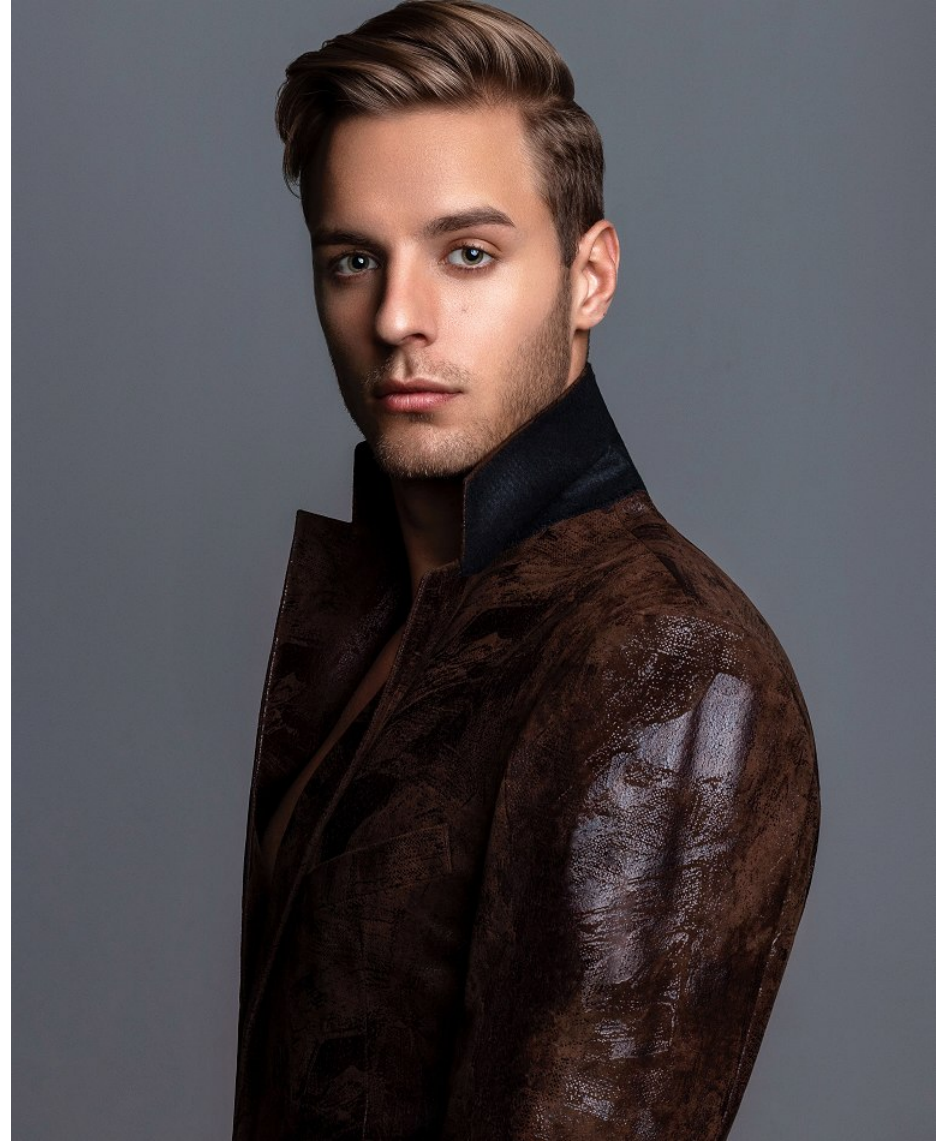

WILLIAM KRETZSCHMAR

MODELS-MEN

Height 187cm/6'1.5" Chest 105cm/41.5" Waist 81cm/32" Collar 37cm/14.5" Suit 104cm/41" Suit Length L Shoe 10.5 US/10 UK Hair Dark Blonde Eyes Green

## WILLIAM KRETZSCHMAR

MODELS-MEN

Height 187cm/6'1.5" Chest 105cm/41.5" Waist 81cm/32" Collar 37cm/14.5" Suit 104cm/41" Suit Length L Shoe 10.5 US/10 UK Hair Dark Blonde Eyes Green

## WILLIAM KRETZSCHMAR

MODELS-MEN

Height 187cm/6'1.5" Chest 105cm/41.5" Waist 81cm/32" Collar 37cm/14.5" Suit 104cm/41" Suit Length L Shoe 10.5 US/10 UK Hair Dark Blonde Eyes Green

WILLIAM KRETZSCHMAR

MODELS-MEN