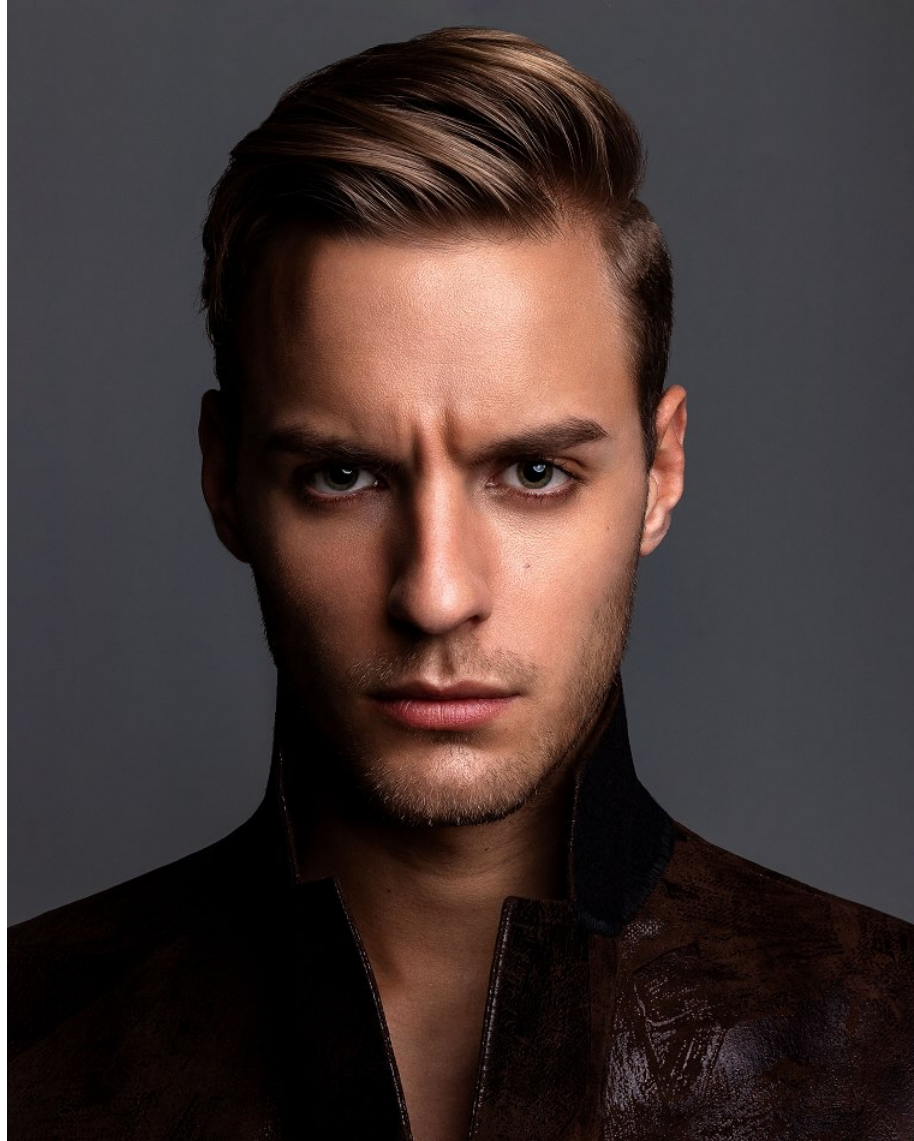

WILLIAM KRETZSCHMAR

MODELS-MEN

Height 187cm/6'1.5" Chest 105cm/41.5" Waist 81cm/32" Collar 37cm/14.5" Suit 104cm/41" Suit Length L Shoe 10.5 US/10 UK Hair Dark Blonde Eyes Green

## WILLIAM KRETZSCHMAR

MODELS-MEN

Height 187cm/6'1.5" Chest 105cm/41.5" Waist 81cm/32" Collar 37cm/14.5" Suit 104cm/41" Suit Length L Shoe 10.5 US/10 UK Hair Dark Blonde Eyes Green

## WILLIAM KRETZSCHMAR

MODELS-MEN

Height 187cm/6'1.5" Chest 105cm/41.5" Waist 81cm/32" Collar 37cm/14.5" Suit 104cm/41" Suit Length L Shoe 10.5 US/10 UK Hair Dark Blonde Eyes Green

WILLIAM KRETZSCHMAR

MODELS-MEN