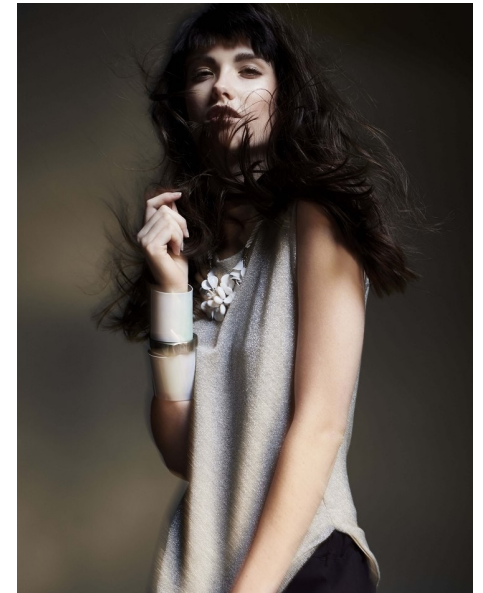

BIANCA RENTZKE

MODELS-WOMEN

Height 177cm/5'9.5" Bust 81cm/32" B Waist 61cm/24" Hips 89cm/35"

Shoe 8.5 US/6 UK Hair Dark Brown Eyes Hazel

COTE
MAGAZINE

MODE FASHION JOAILLERIE JEWELLERY GASTRONOMIE GASTRONOMY CULTURE SHOPPING
Offert - Free www.cotemagazine.com

ICE
MODELS