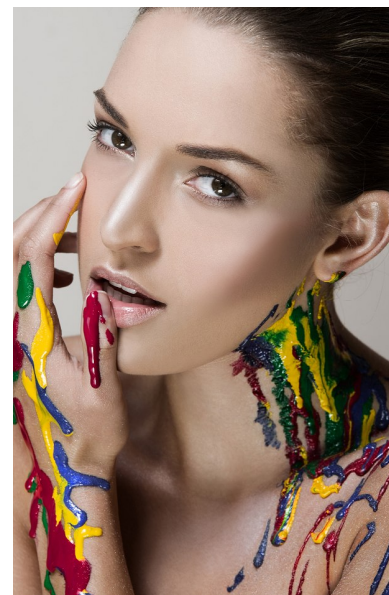

DANICKA RIEHL

MODELS-WOMEN

Height 177cm/5'9.5" Bust 86cm/34" B Waist 68cm/26.5" Hips 98cm/38.5"

Shoe 9.5 US/7 UK Hair Blonde Eyes Hazel

ICE  
MODELS