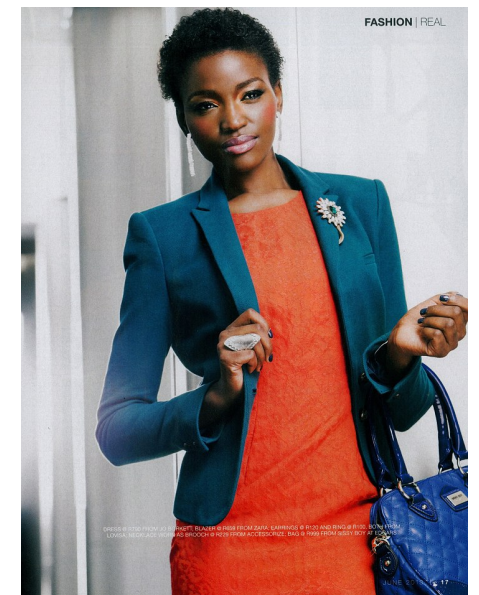

NOXY ZINYANA

MODELS-WOMEN

Height 178cm/5'10" Bust 81cm/32" A Waist 68cm/26.5" Hips 98cm/38.5"

Dress 4 US/6 UK Shoe 11.5 US/8 UK Hair Black Eyes Brown

ICE
MODELS