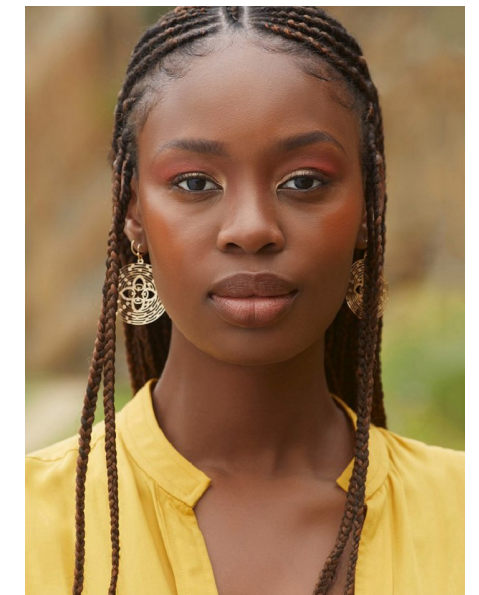

TSHEPISO RALEHLATHE

MODELS-WOMEN

Height 181cm/5'11.5" Bust 81cm/32" C Waist 62cm/24.5" Hips 94cm/37"

Shoe 40.5 EU/7 UK Hair Black Eyes Brown

ICE
MODELS