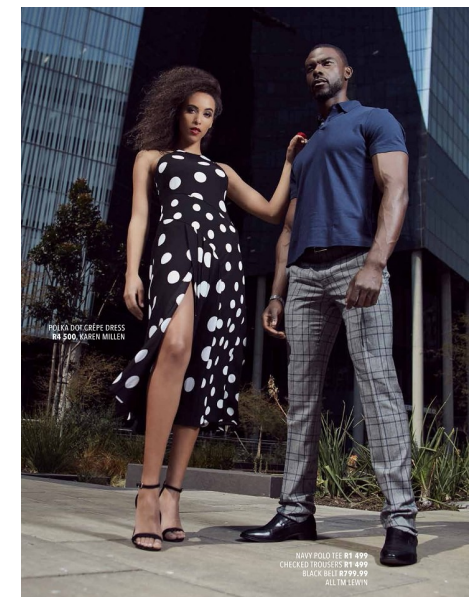

JAMILA REUSS

MODELS-WOMEN

Height 176cm/5'9.5" Bust 86cm/34" B Waist 63cm/25" Hips 92cm/36"
 Shoe 39.5 EU/6 UK Hair Brown Eyes Hazel

ICE
MODELS