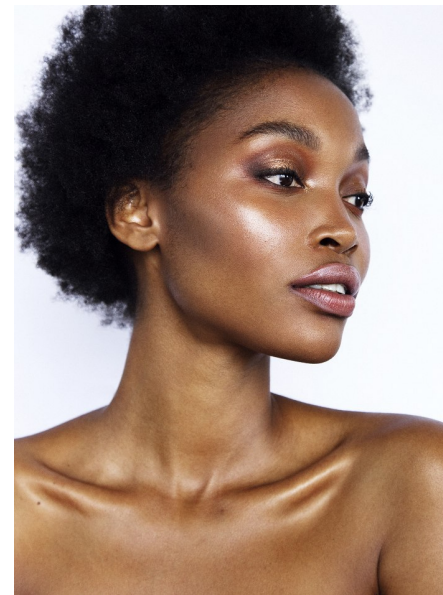

KAMO RAMELA

MODELS-WOMEN

Height 172cm/5'7.5" Bust 86cm/34" C Waist 60cm/23.5" Hips 90cm/35.5"
 Shoe 8 US/6 UK Hair Dark Brown Eyes Brown

ICE
 MODELS