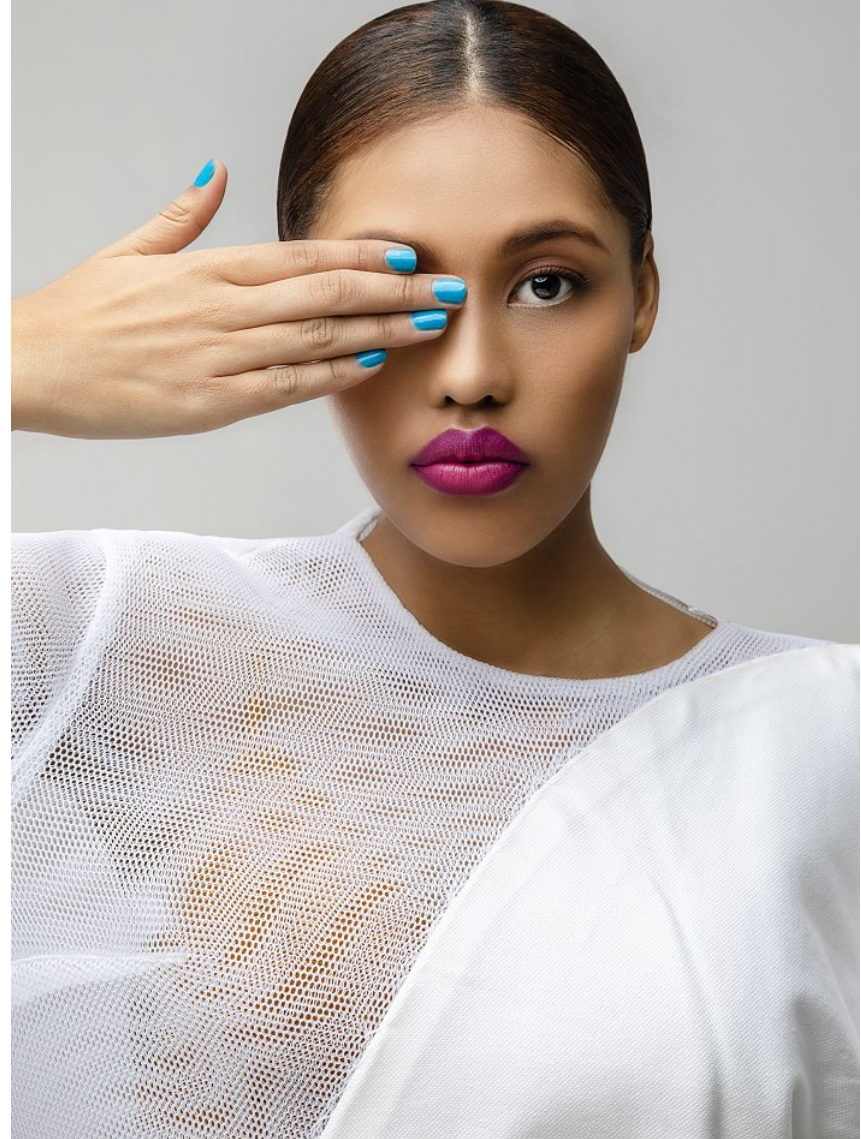

CHEROZANE VISAGIE

MODELS-WOMEN

Height 175cm/5'9" Bust 86cm/34" A Waist 63cm/25" Hips 95cm/37.5" Shoe 8.5 US/6 UK Hair Dark Brown Eyes Brown

CHEROZANE VISAGIE

MODELS-WOMEN

Height 175cm/5'9" Bust 86cm/34" A Waist 63cm/25" Hips 95cm/37.5" Shoe 8.5 US/6 UK Hair Dark Brown Eyes Brown

CHEROZANE VISAGIE

MODELS-WOMEN

Height 175cm/5'9" Bust 86cm/34" A Waist 63cm/25" Hips 95cm/37.5" Shoe 8.5 US/6 UK Hair Dark Brown Eyes Brown