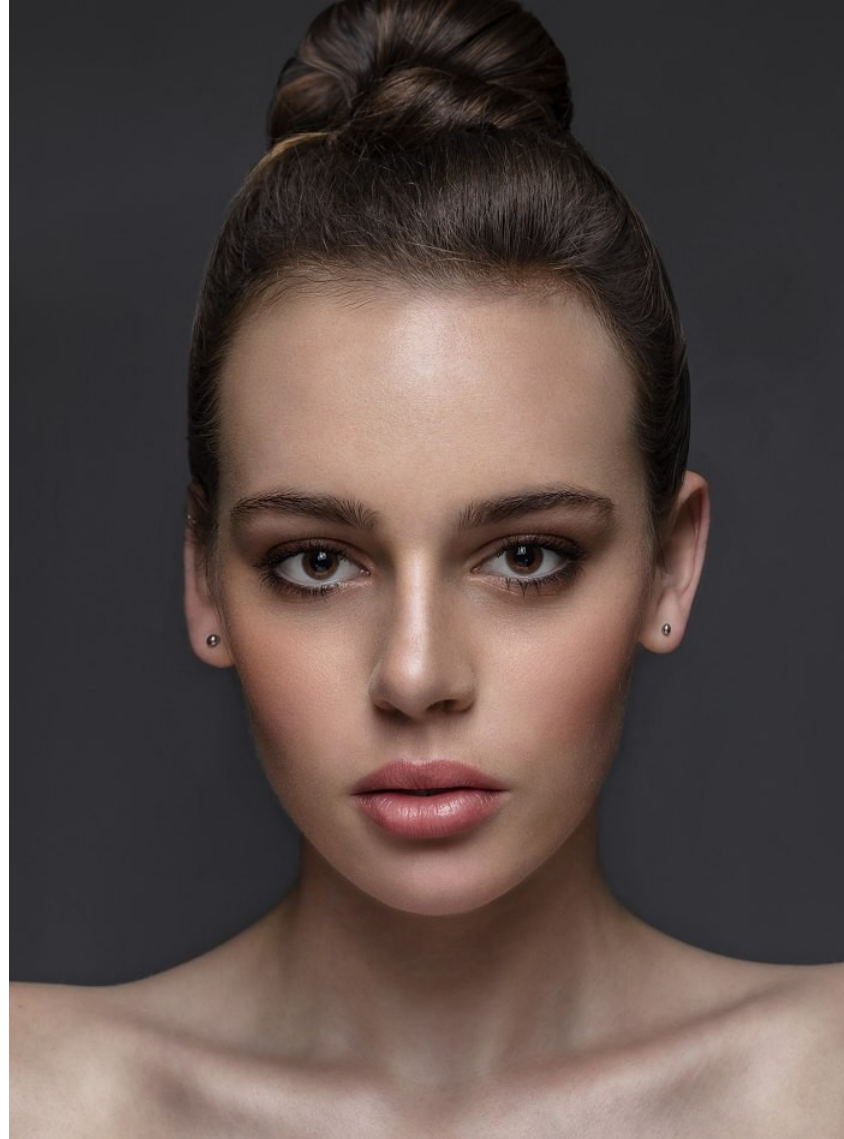

DANI COSTELLA

MODELS-WOMEN

Height 176cm/5'9.5" Bust 86cm/34" A Waist 68cm/26.5" Hips 95cm/37.5" Shoe 12 US/8 UK Hair Brown Eyes Brown

## DANI COSTELLA

MODELS-WOMEN

Height 176cm/5'9.5" Bust 86cm/34" A Waist 68cm/26.5" Hips 95cm/37.5" Shoe 12 US/8 UK Hair Brown Eyes Brown

DANI COSTELLA

MODELS-WOMEN

Height 176cm/5'9.5" Bust 86cm/34" A Waist 68cm/26.5" Hips 95cm/37.5" Shoe 12 US/8 UK Hair Brown Eyes Brown