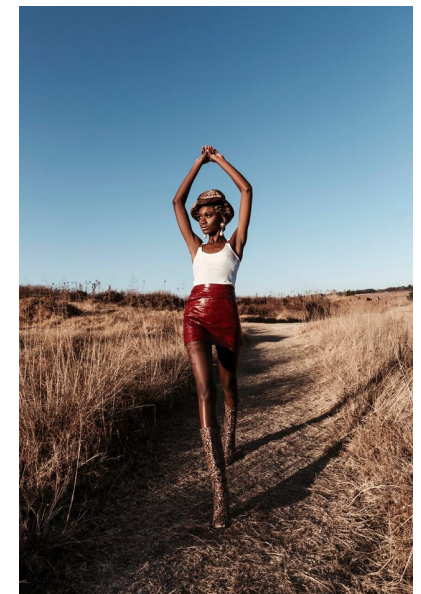

VANESSA NGOLO

MODELS-WOMEN

Height 182cm/5'11.5" Bust 79cm/31" A Waist 65cm/25.5" Hips 93cm/36.5"

Shoe 10 US/7 UK Hair Black Eyes Brown

ICE  
MODELS