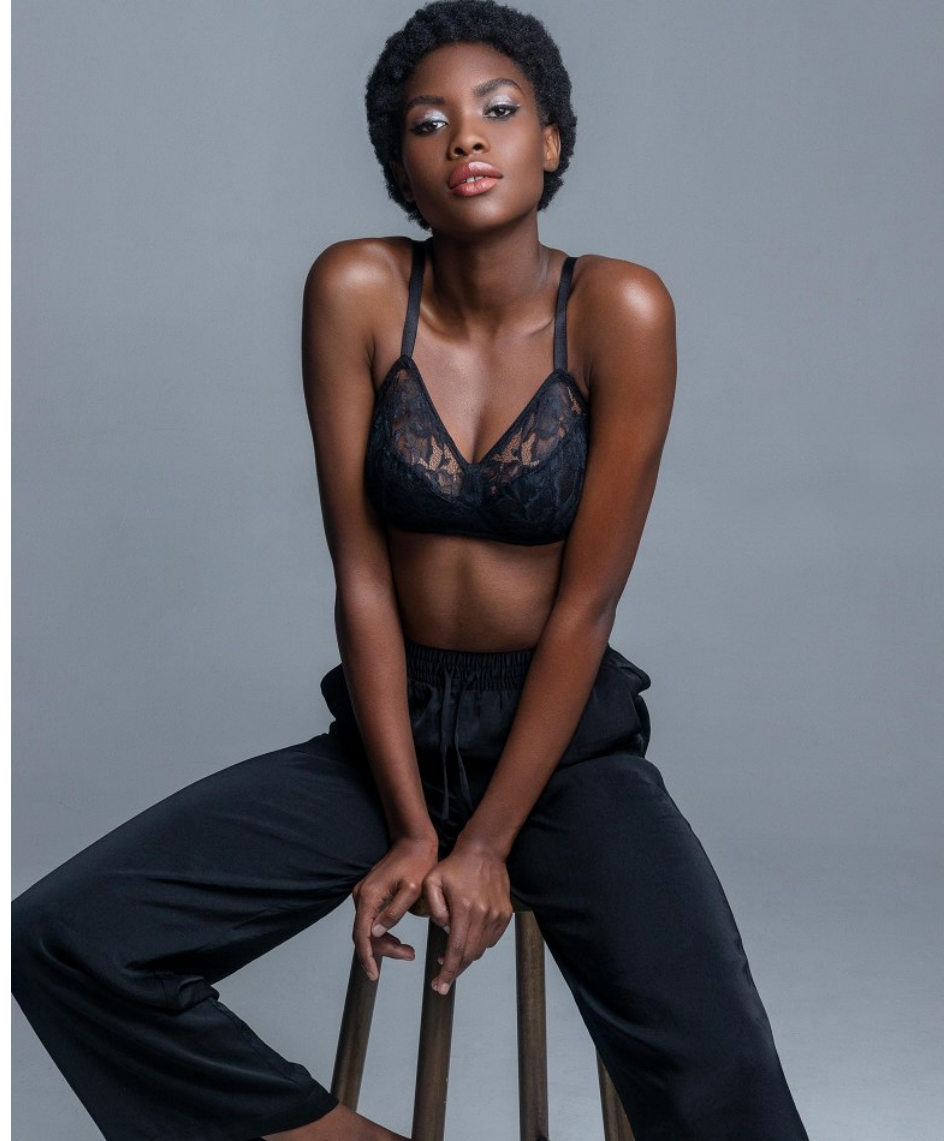

ICE
MODELS

TSHEDZA MASHAMBA

MODELS-WOMEN

Height 170cm/5'7" Bust 81cm/32" C Waist 63cm/25" Hips 90cm/35.5" Shoe 39 EU/6 UK Hair Dark Brown Eyes Brown

TSHEDZA MASHAMBA

MODELS-WOMEN

Height 170cm/5'7" Bust 81cm/32" C Waist 63cm/25" Hips 90cm/35.5" Shoe 39 EU/6 UK Hair Dark Brown Eyes Brown

TSHEDZA MASHAMBA

MODELS-WOMEN

Height 170cm/5'7" Bust 81cm/32" C Waist 63cm/25" Hips 90cm/35.5" Shoe 39 EU/6 UK Hair Dark Brown Eyes Brown

TSHEDZA MASHAMBA

MODELS-WOMEN

Height 170cm/5'7" Bust 81cm/32" C Waist 63cm/25" Hips 90cm/35.5" Shoe 39 EU/6 UK Hair Dark Brown Eyes Brown

TSHEDZA MASHAMBA

MODELS-WOMEN

Height 170cm/5'7" Bust 81cm/32" C Waist 63cm/25" Hips 90cm/35.5" Shoe 39 EU/6 UK Hair Dark Brown Eyes Brown